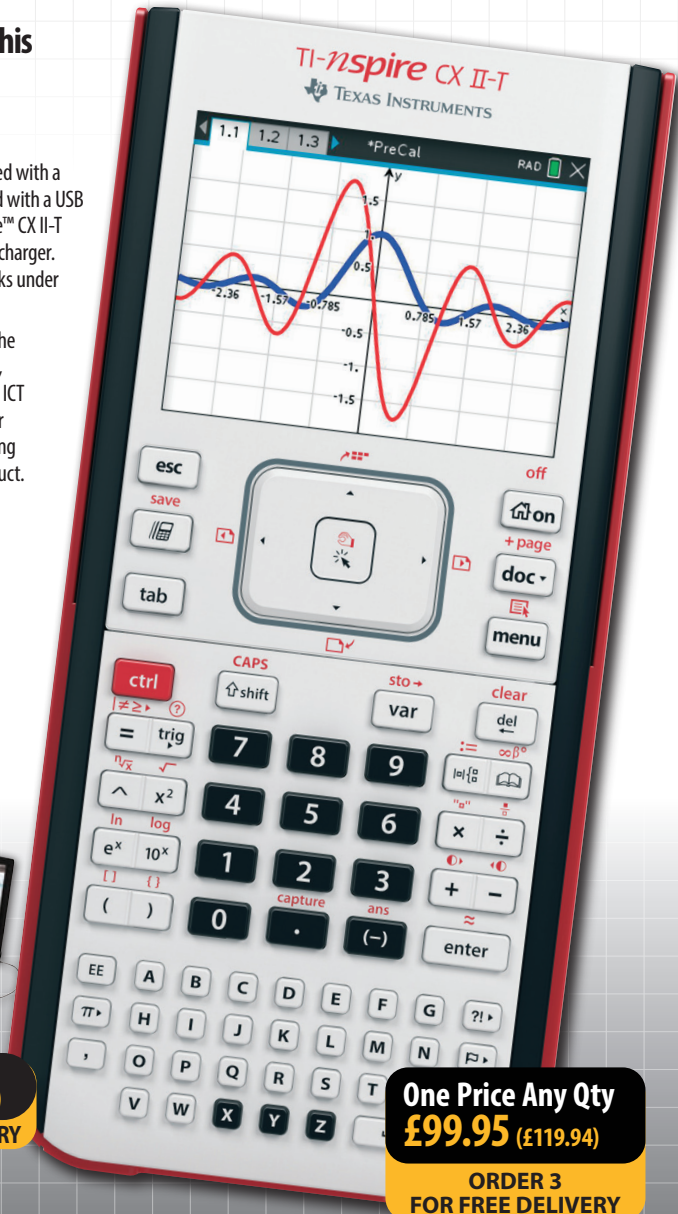

The TI-Nspire™ CX II-T handheld and associated software is designed to generate opportunities for classroom exploration and to promote greater understanding of core concepts in mathematics.

Nspire™ CX II-T has been developed through sound classroom research which shows that **linked multiple representations are crucial in development of conceptual understanding.** Nspire™ CX II-T provides simultaneous, dynamically linked representations of graphs, equations, data and verbal explanations, such that a change in one representation is immediately reflected in the others.

In addition to the flexibility offered by Nspire™ CX II-T's menu-driven interface and built-in document structure, this model is enhanced by a backlit colour screen onto which images can be

imported, helping bring concepts to life. Fitted with a rechargeable battery which can be recharged with a USB cable connected to your computer, the Nspire™ CX II-T Docking Station (for the classroom) or a wall charger. Battery life is expected to last up to two weeks under normal use.

Users can experience the same interface on the Nspire™ CX II-T and in the TI-Nspire Software, enabling integration with existing classroom ICT infrastructure and projection systems to offer whole class teaching and personalised learning opportunities and is included with your product. TI-Nspire works with all major interactive whiteboard technologies.