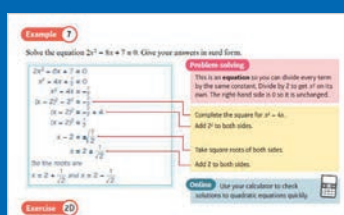

EXPLORE CALCULUS

Evaluate the derivative at a point. Draw the tangent and normal to the curve, showing the equation. Evaluate integrals and show the shaded area.

<https://education.casio.co.uk/products/cg50>

CONNECT WITH US