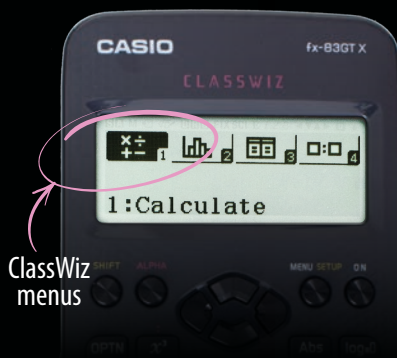

Easy to Use

Using the latest ClassWiz technology, the fx-83GT-X and fx-85GT-X have an easy to navigate icon menu and display.

ClassWiz menus

Calculate

All numerical calculations are here! The fx-83GT-X and fx-85GT-X use the same Casio logic as all previous models. Calculations are entered in a logical manner, shown in textbook style with a clear, hi-res display.