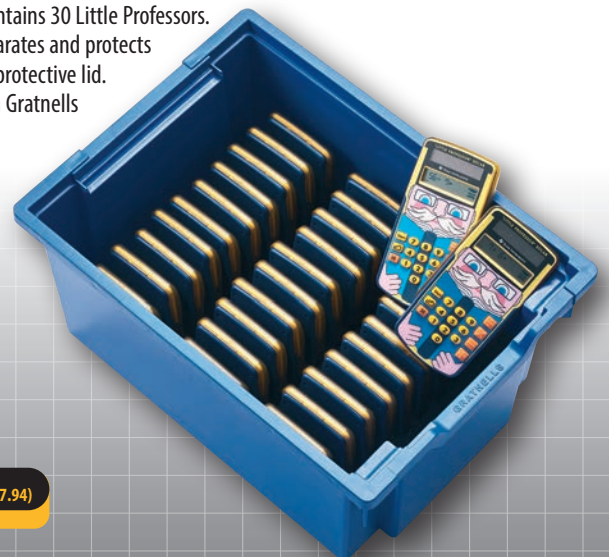

Any Qty **£2.99** (£3.59)
ORDER 84 FOR FREE DELIVERY

HC102 Class Set

Gratnells box contains 30 HC102 calculators. Foam insert separates and protects each unit. Hard protective lid. Compatible with Gratnells storage systems.

£99.95 (£119.94)
ORDER 3 FOR FREE DELIVERY

Little Professor

The Little Professor is opposite to a normal calculator! The pupil has to type the answer of simple questions like "2 + 9 = ?". You can choose between the four operators and four different levels of difficulty. A smiley face congratulation for a right answer, unhappy for wrong! More than 16,000 random questions may be generated.

Any Qty **£11.95** (£14.34)
ORDER 21 FOR FREE DELIVERY

Little Professor Class Set

Gratnells box contains 30 Little Professors. Foam insert separates and protects each unit. Hard protective lid. Compatible with Gratnells storage systems.