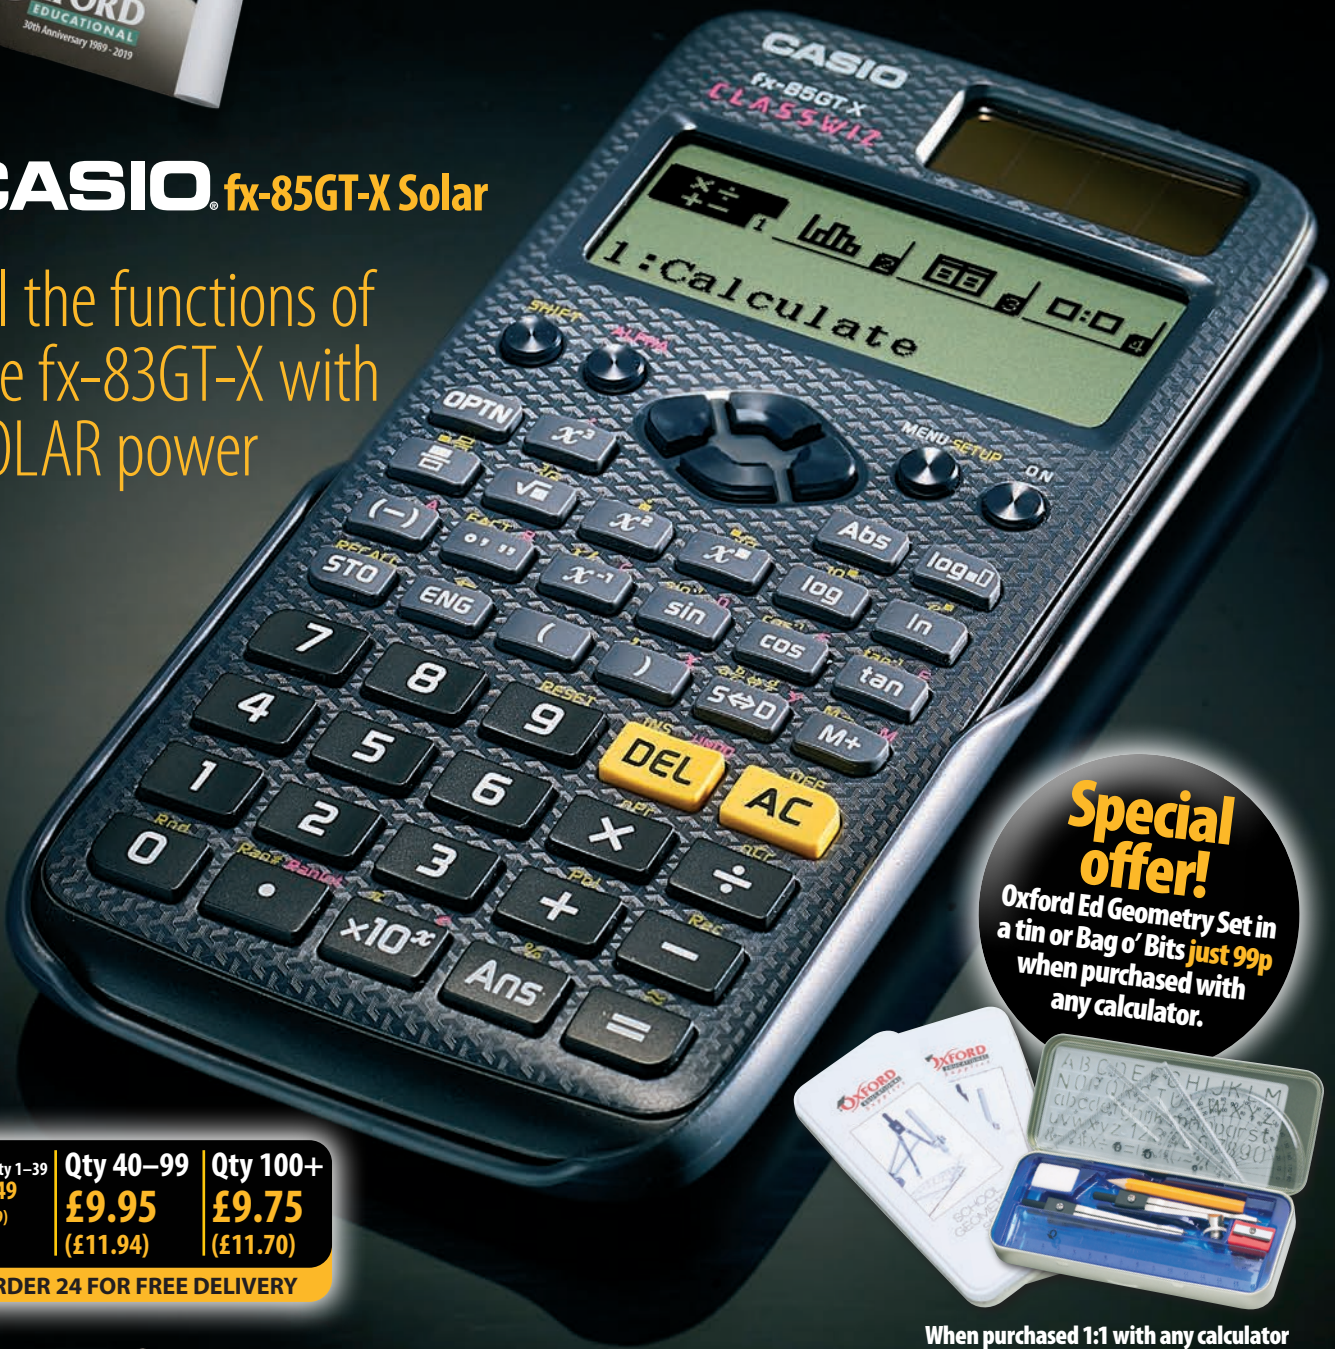

[@TheOxfordEd](https://www.instagram.com/TheOxfordEd)

ANNIVERSARY POSTER!
Free and without obligation,
call **01869 344500** or email
info@oxford-educational.co.uk
for your copy

CASIO® fx-85GT-X Solar

All the functions of
the fx-83GT-X with
SOLAR power