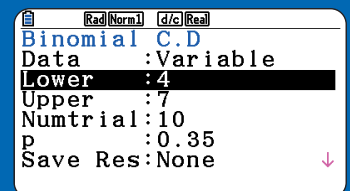

Technology that's perfect for teaching, proven for learning

A-level mathematics places greater emphasis on problem solving, modelling and reasoning. Students must understand and link mathematical concepts in depth, as well as being able to process mathematically.

“The use of technology, in particular mathematical and statistical graphing tools and spreadsheets, must permeate the study of AS and A level mathematics.” DFE content specification

The benefits of hand held technology are well established and proven to help learning. Casio graphical calculators will aid understanding of the entire syllabus, all from a single personal device.

Examples using CASIO CG-50

Calculate binomial and normal probability.

- Probability between two values
- Graph normal distribution
- No need to standardise the normal distribution
- Calculate inverse binomial and inverse normal

See over for full range of all graphical calculators approved for school use

Examples using CASIO fx-9860G-III

Explore graphs. Solve problems.

- Find gradients, tangents and normals
- Find turning points and solve intersections