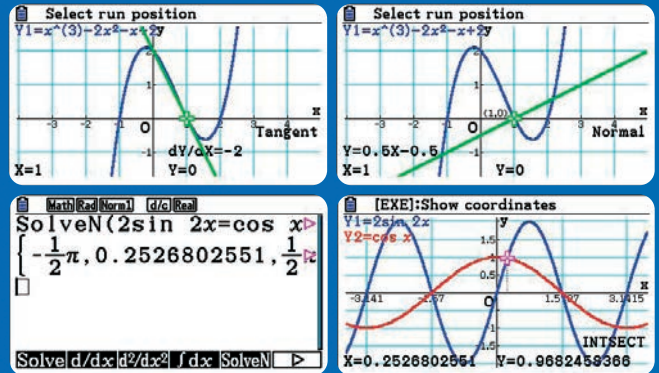

GRAPHIC CALCULATORS – APPROVED FOR USE IN ALL PUBLIC

Prices in brackets include VAT.

CASIO® fx-CG 50

The current A-level has a greater emphasis on problem solving, modelling and reasoning. This means that students have to understand the mathematical concepts in depth and how they are linked. The Casio fx-CG50 aids understanding and enables problems to be addressed that would be impractical or inefficient to tackle without it.

A portable and dependable device, accessible anytime, anywhere!

- An intuitive tool that enables visualisation of maths, helping students to form conceptual understanding and discover links
- Powerful computation functionality beyond that found on even advanced scientific calculators
- Fx-CG50 is accessible immediately – no laptops or computer rooms need to be booked
- Fx-CG50 can be used in the exam – unlike any other type of technology
- Teacher support includes a free software emulator, free training and free ready-made learning resources
- 3D graphing for Further Maths
- Approved for use in GCSE, AS/A Level, Standard Grade, Higher Grade and Advanced Higher Grade examinations and all IB courses and examinations.

Explore graphs. Solve equations. Link the graphs and equations.

Learn how to interpret data diagrams, and simplify calculation of statistics. Import and use the large data set.