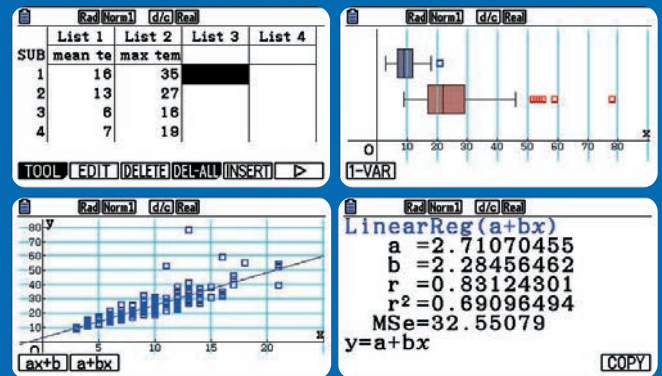

Check answers in exams – even the graphical questions. This calculator is fully approved for use in exams.