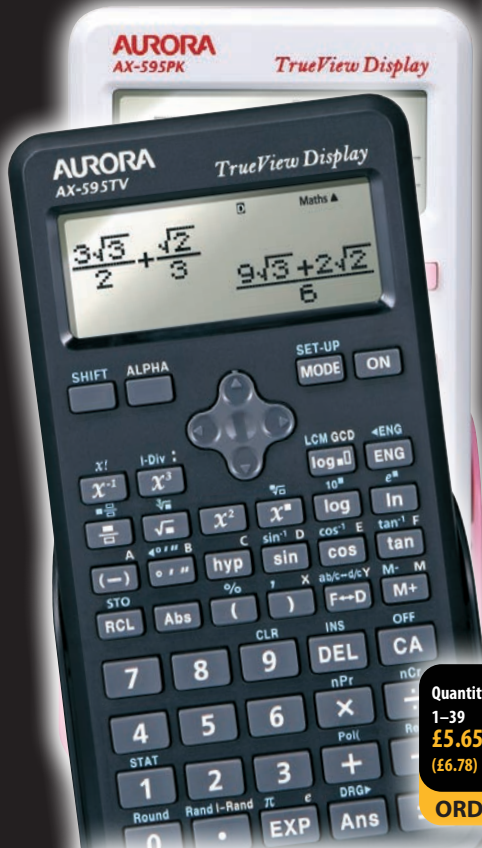

$$\frac{d}{dx}(x^3-x) \Big|_{x=2}$$

$$11$$

Check the modulus of a vector

$$\text{Abs}(VctA)$$

$$5$$

SCIENTIFIC CALCULATORS – PERFECT FOR TEACHING, PROVEN FOR

Prices in brackets include VAT.

Special offer!

Oxford Ed Geometry Set in a tin or Bag o' Bits just 99p when purchased with any calculator.

When purchased 1:1 with any calculator

AURORA

AX-595TV

Displays expressions in a textbook format, as written or viewed. Factorial, Permutations and combinations, random number generator, two-variable stats, function evaluation table and much more! LCM, GCD and quotient/remainder divisions. Robust design with hard keys and a slide on plastic case with a 3 year warranty.