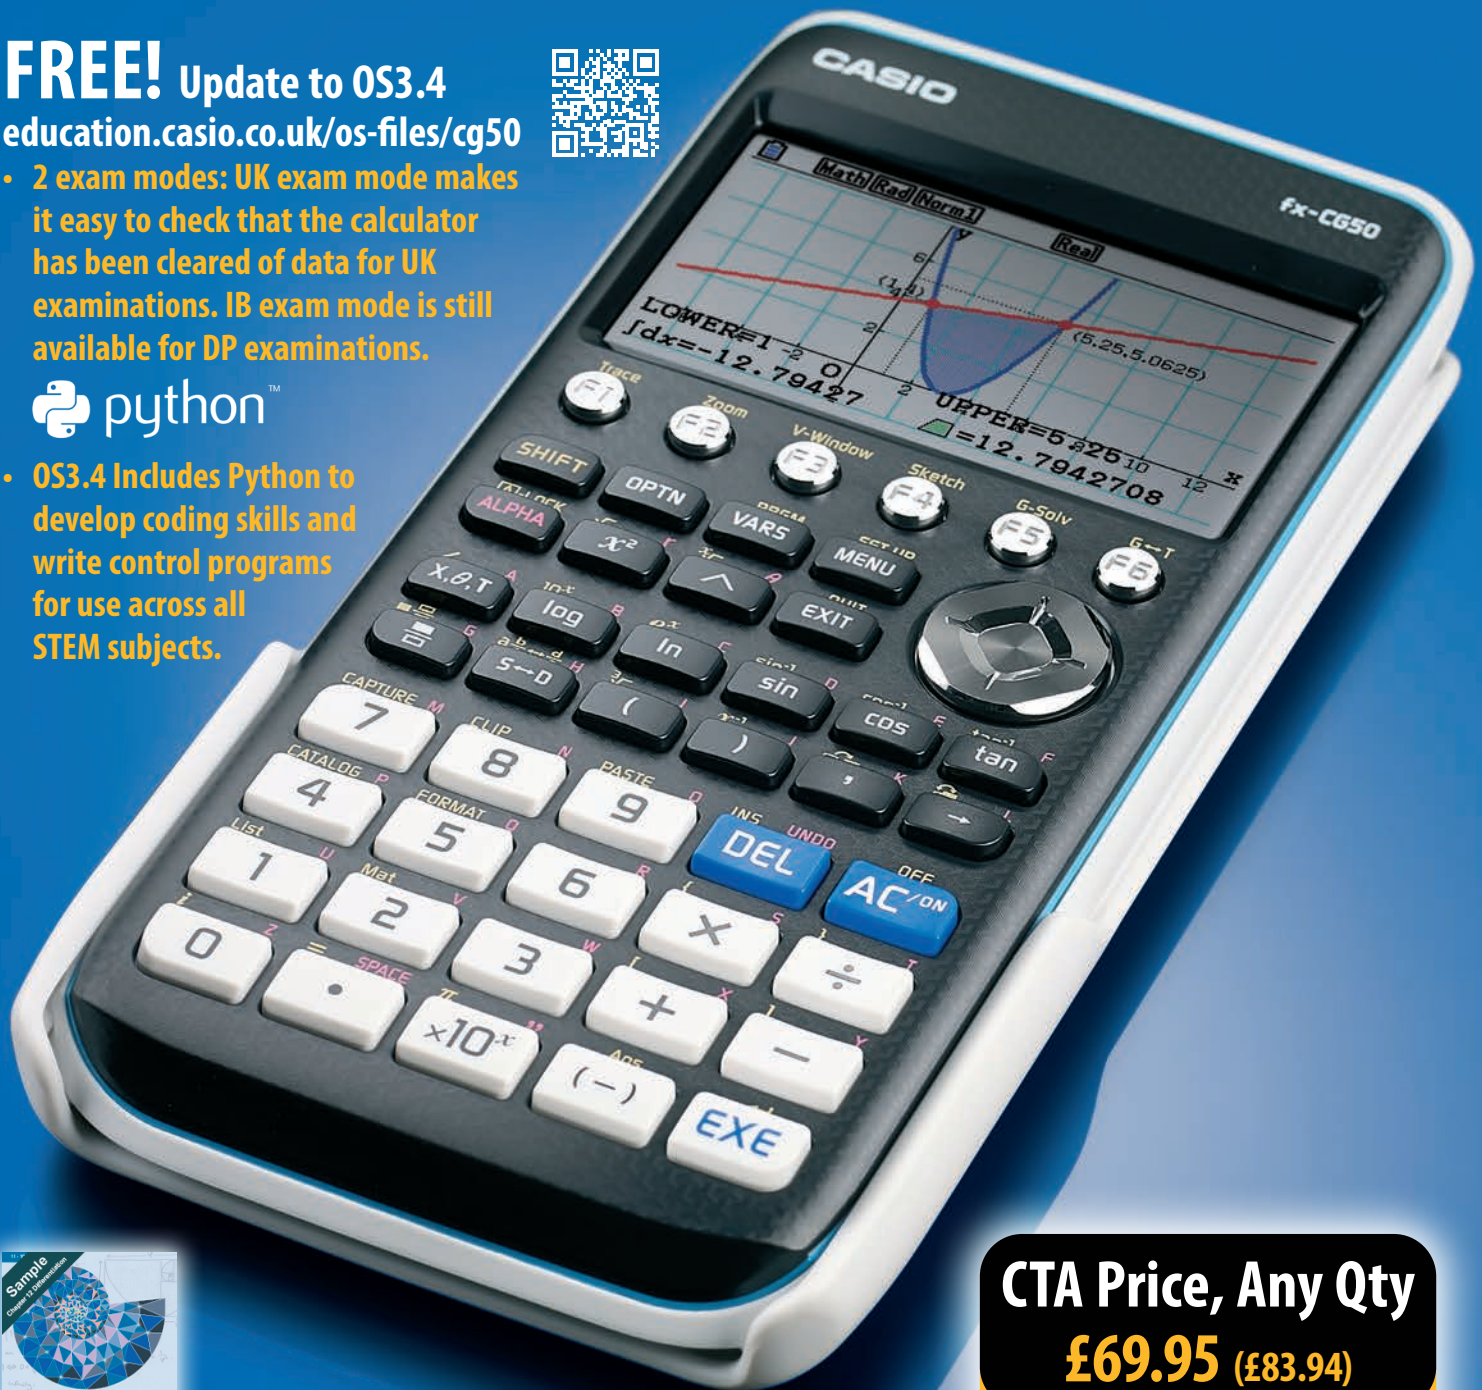

FREE! Update to OS3.4
education.casio.co.uk/os-files/cg50

- 2 exam modes: UK exam mode makes it easy to check that the calculator has been cleared of data for UK examinations. IB exam mode is still available for DP examinations.

- OS3.4 Includes Python to develop coding skills and write control programs for use across all STEM subjects.

Featured in text books and resources for the A Level syllabuses.

CTA Price, Any Qty

£69.95 (£83.94)

ORDER 4 FOR FREE DELIVERY

The Casio Technology Advantage (CTA)

The Casio Technology Advantage offers support on the CG-50 and the very special pricing shown above to schools on the CG-50 graphical calculator. With unequalled experience in teaching mathematics using technology, Casio are able to help you teach the current A level in a way no other manufacturer can.

To benefit from the special pricing please register now at:

calculators.casio.co.uk/oxforded or call us now on 01869 344500

Registration takes less than a minute and is without obligation.

CONNECT WITH US

Oxford Educational Supplies

@TheOxfordEd

@TheOxfordEd