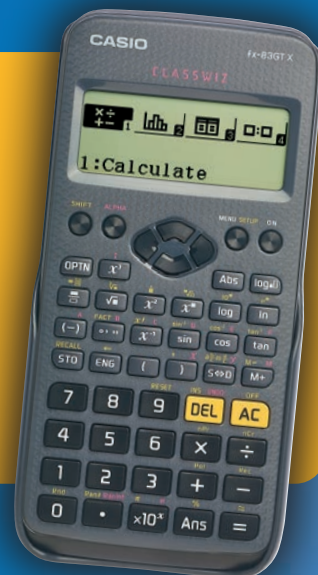

Psst!

Trade up to CG50 for just £10 extra!

What's extra?

- Plot graphs with variable coefficients (great for studying transformations)
- Scales marked on axes
- Calculate integrals between roots and intersections of graphs
- Import data by drag and drop
- 3D graphing for further maths

See pages 12 and 13 for full details