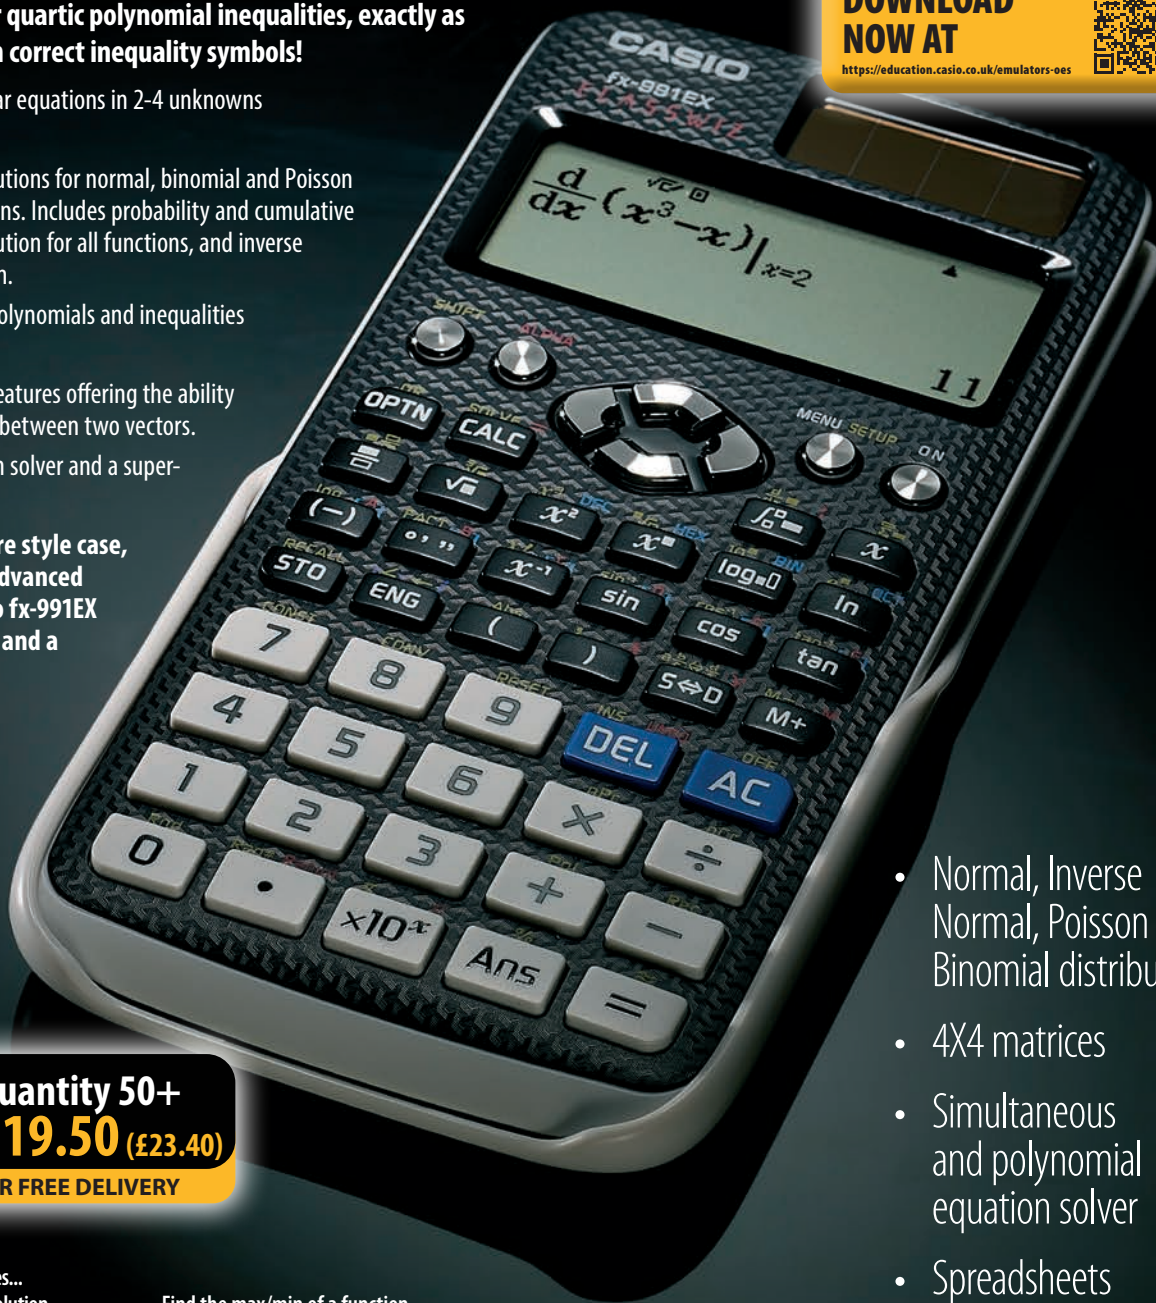

The CASIO CLASSWIZ

CASIO fx-991EX

Stunning design and a high-resolution screen delivers more information in a very clear manner, all in text book form! Algebraically perfect display with the very best definition of any scientific calculator, by a long way! Aids understanding by displaying answer to complex calculations such as solutions to quadratic, cubic or quartic polynomial inequalities, exactly as written, even with correct inequality symbols!

- Simultaneous linear equations in 2-4 unknowns
- Matrices up to 4x4
- Probability distributions for normal, binomial and Poisson probability functions. Includes probability and cumulative probability distribution for all functions, and inverse normal distribution.
- 2nd-4th degree polynomials and inequalities
- Riemann integrals
- Enhanced Vector features offering the ability to show the angle between two vectors.
- Enhanced equation solver and a super-fast processor

With its carbon fibre style case, metallic keys and advanced functions, the Casio fx-991EX is a pleasure to use and a joy to own!

SPECIAL SERVICES DURING COVID-19 DISRUPTIONS:
see back page

Free Emulator!

Network licences available now!
Centrally installed with the number of simultaneous accesses you need (max 30 users).
FREE TO ALL UK SCHOOLS!

DOWNLOAD NOW AT

- Normal, Inverse Normal, Poisson and Binomial distributions
- 4x4 matrices
- Simultaneous and polynomial equation solver
- Spreadsheets

Quantity 1-49
£20.50
(£24.60)

Quantity 50+
£19.50 (£23.40)

ORDER 13 FOR FREE DELIVERY

Solve quadratic inequalities...
even the tricky 2-branch solution

$$ax^2+bx+c > 0$$

$$1x^2+3x > 0$$

$$x < -2, -1 < x$$

Find the max/min of a function

$$\text{Min of } y=ax^2+bx+c$$

$$x = -\frac{b}{2a}$$

Find the gradient using the
numeric differentiation function

$$\frac{d}{dx}(x^3-x) \Big|_{x=2}$$

$$11$$

Check the modulus of a vector

$$\text{Abs}(VctA)$$

$$5$$