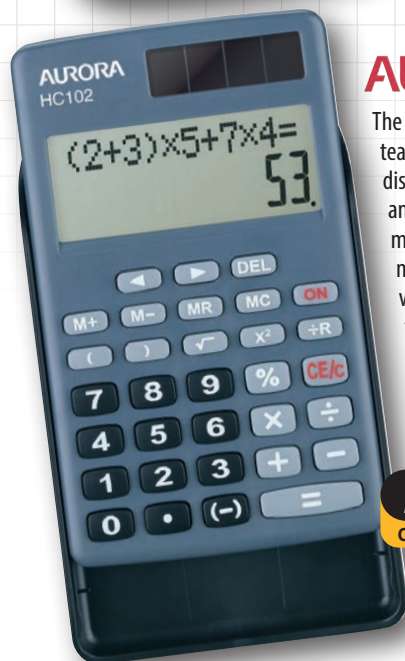

AURORA HC102

The HC102 is the ideal calculator for teaching BODMAS logic, the 2 line display which shows both sum and answer and the parentheses keys make demonstrating the correct mathematical order of operations very easy. Also present is the handy '÷R' function which displays the quotient and remainder when used to perform division calculations. Dimensions: 7.9cm x 12.7cm x 1.2cm.

Any Qty **£2.99** (£3.59)
ORDER 84 FOR FREE DELIVERY

HC102 Class Set

Gratnells box contains 30 HC102 calculators. Foam insert separates and protects each unit. Hard protective lid. Compatible with Gratnells storage systems.