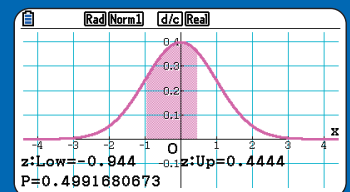

Technology that's perfect for teaching, proven for learning

A-level mathematics places greater emphasis on problem solving, modelling and reasoning. Students must understand and link mathematical concepts in depth, as well as being able to process mathematically.

“The use of technology, in particular mathematical and statistical graphing tools and spreadsheets, must permeate the study of AS and A level mathematics.” DFE content specification

The benefits of hand held technology are well established and proven to help learning. Casio graphical calculators will aid understanding of the entire syllabus, all from a single personal device.

Examples using CASIO CG-50

Calculate binomial and normal probability.

- Probability between two values
- Graph normal distribution
- No need to standardise the normal distribution
- Calculate inverse binomial and inverse normal

See over for full range of all graphical calculators approved for school use

Examples using CASIO fx-9860G-III

Explore graphs. Solve problems.

- Find gradients, tangents and normals
- Find turning points and solve intersections