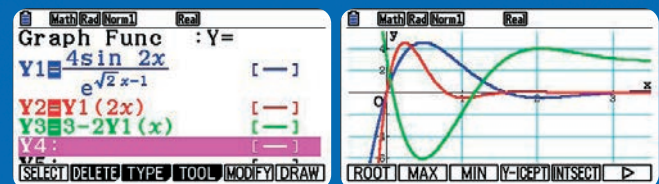

A portable and dependable device, accessible anytime, anywhere!

- An intuitive tool that enables visualisation of maths, helping students to form conceptual understanding and discover links
- Powerful computation functionality beyond that found on even advanced scientific calculators
- Fx-CG50 is accessible immediately – no laptops or computer rooms need to be booked
- Fx-CG50 can be used in the exam – unlike any other type of technology
- Teacher support includes a free software emulator, free training and free ready-made learning resources
- 3D graphing for Further Maths
- Approved for use in GCSE, AS/A Level, Standard Grade, Higher Grade and Advanced Higher Grade examinations and all IB courses and examinations.

Explore graphs. Solve equations. Link the graphs and equations.

Learn how to interpret data diagrams, and simplify calculation of statistics. Import and use the large data set.

Check answers in exams – even the graphical questions. This calculator is fully approved for use in exams.