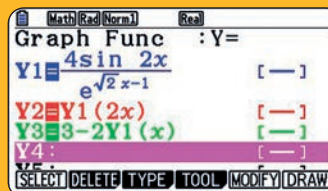

All graphical calculators shown are approved for use in public examinations.

Great for quickly checking answers!

Textbooks and resources from Hodder, Pearson, Oxford University Press and Cambridge University Press have plentiful videos, worksheets and teacher support linked through their e-textbooks.