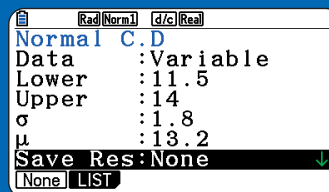

Technology that's perfect for teaching, proven for learning

A-level mathematics places greater emphasis on problem solving, modelling and reasoning. Students must understand and link mathematical concepts in depth, as well as being able to process mathematically.

“The use of technology, in particular mathematical and statistical graphing tools and spreadsheets, must permeate the study of AS and A level mathematics.” DFE content specification

The benefits of hand held technology are well established and proven to help learning. Casio graphical calculators will aid understanding of the entire syllabus, all from a single personal device.

Examples using CASIO CG-50

Calculate binomial and normal probability.

- Probability between two values
- Graph normal distribution
- No need to standardise the normal distribution
- Calculate inverse binomial and inverse normal

See over for full range of all graphical calculators approved for school use

Examples using CASIO fx-9860G-III

Explore graphs. Solve problems.

- Find gradients, tangents and normals
- Find turning points and solve intersections