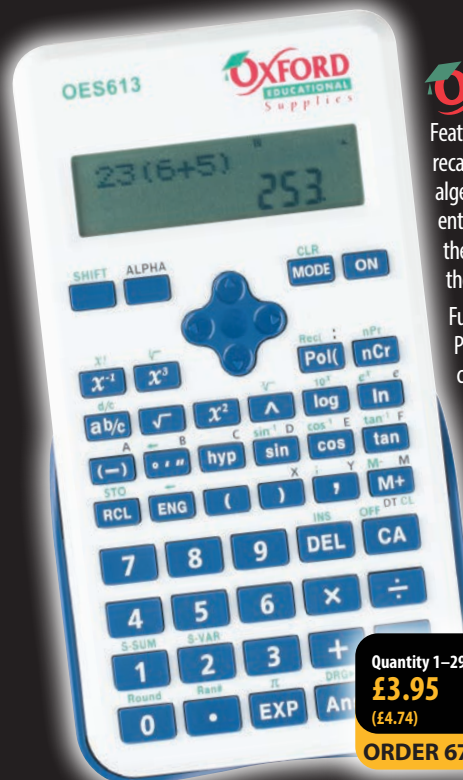

SHARP

EL-531TH

The latest in a long and successful line of EL531 calculators. Replaces the previous models EL531W and EL531XB with identical functions and a more modern design.

A calculator perfectly suited to GCSE maths studies and offering superb value for money!

One Price Any Qty
£4.75 (£5.70)

ORDER 57 FOR FREE DELIVERY

OXFORD

OES613

Features a two line display with recall and edit functionality and algebraically correct form of entry. A scrolling top line shows the complete expression whilst the solution is visible below.