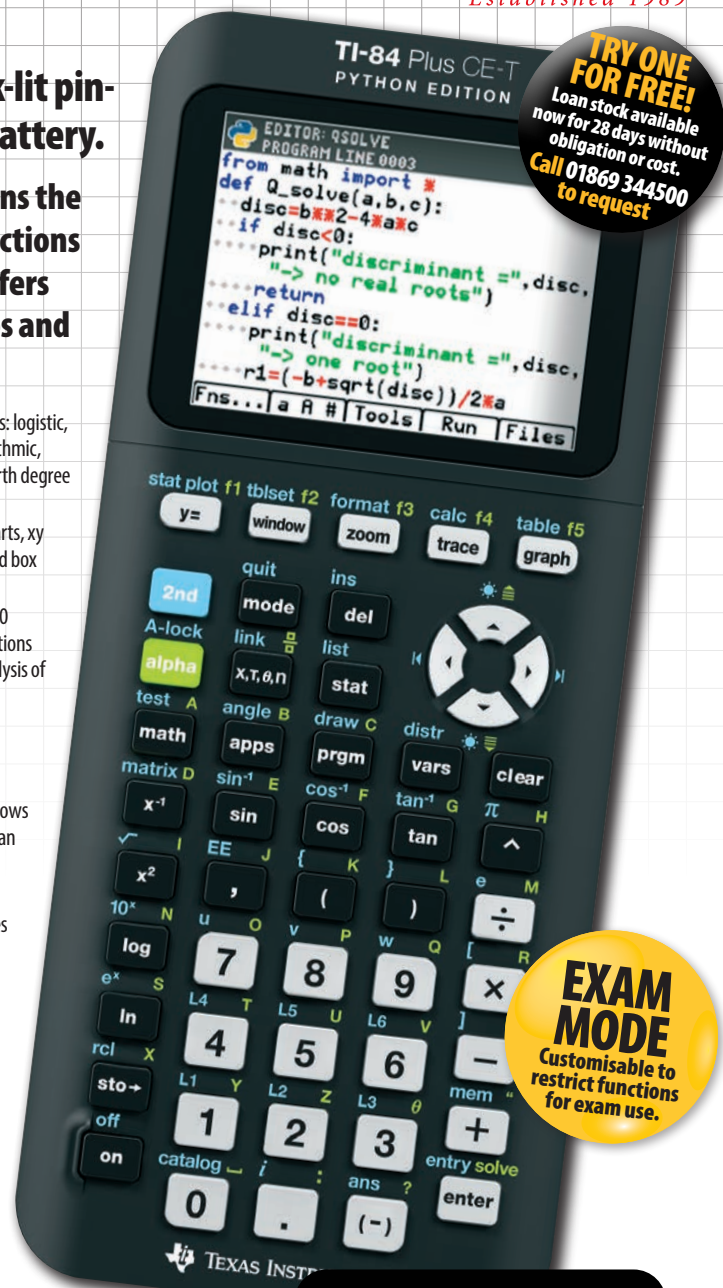

Photographs may be imported and graphs modelled to them. Grid lines may be added to graphs to improve accuracy of interpretation.

Supplied complete with rechargeable battery and charger, eliminating concerns over availability of batteries. This new model is PC compatible allowing files, screen shots of graphs and data lists to be transferred and used in pupil work sheets or homework. USB cable and software is included. Option accessories include a 10 station charging dock for classroom use, CBL 2 datalogging interface and a library of user-developed apps.

The Python programming language is integrated into this familiar graphing calculator and makes it easy to use across all STEM subjects.

With the TI-84 Plus CE-T Python Edition, students can write code and run experiments with the TI-Innovator™ Hub with TI LaunchPad™ Board programming tool and the TI-Innovator™ Rover robotic vehicle – perfect to use for different STEM projects.

TRY ONE FOR FREE!
Loan stock available now for 28 days without obligation or cost.
Call 01869 344500 to request

EXAM MODE
Customisable to restrict functions for exam use.

One Price Any Qty
£99.95 (£119.94)
ORDER 3 FOR FREE DELIVERY

TEXAS INSTRUMENTS TI-SmartView Emulator Software

This easy-to-use software complements TI-84 Plus family of graphics calculators, letting the teacher project an interactive representation of the calculator's display to the entire class. It is an ideal tool for classroom projection of maths and science concepts which offers many unique teaching capabilities.

Call 01869 344500 to order your download and obtain an activation code.

Single-user licence is available as a download
£49.95 (£59.94)

Multiple-user network licences are also available as downloads from 5 licences upwards from
£249.95 (£299.94)
Additional licences £49.95 (£59.94) each

TI Charging Station CE

The TI Charging Station CE helps keep calculators organized and ready to use. Key features:
Recharges up to 10 calculators at a time
Stores calculators as they recharge
Compatible with TI-84 Plus CE-T Python Edition graphing calculators.

Make Real-World Connections

Deepen student understanding of maths concepts with images. Import photos from a computer to the calculator and graph on top of the images to create an engaging learning experience.

CONNECT WITH US

Oxford Educational Supplies @TheOxfordEd @TheOxfordEd